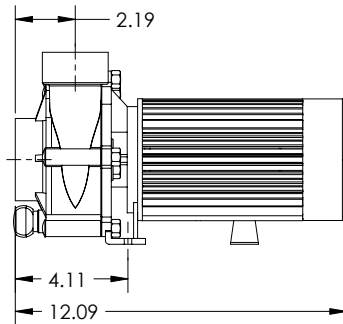

List price	\$1650.00
Inlet	2" FNPT
Discharge	1.5" FNPT
Max flow, GPH	6400
Max head, Ft	42
Max Power Watts	840
Max Current, Amps	9.37
@ Volts	115
Motor HP	0.9
Motor Enclosure	TEFC
Impeller #	8T-3.50"
Weight	28 LBS
Box Dimensions	18" x 18" x 12"