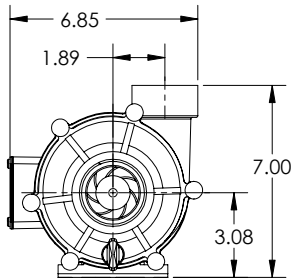

List price	\$1650.00
Inlet	2" FNPT
Discharge	1.5" FNPT
Max flow, GPH	6400
Max head, Ft	42
Max Power Watts	840
Max Current, Amps	9.37
@ Volts	115
Motor HP	0.9
Motor Enclosure	TEFC
Impeller #	8T-3.50"
Weight	28 LBS
Box Dimensions	18" x 18" x 12"